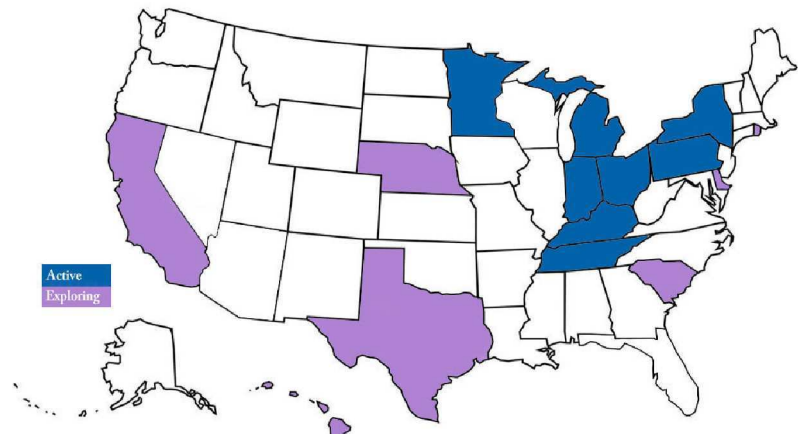

Employee Utilization

Supportive Employment Transforms Companies

16%

2023 ANNUAL REPORT

KENTUCKY ERN®

Brittany Kegley
 Kentucky ERN Lead
 Email: brittany@ernsuccesscoach.com
 Phone: 606-548-4058

EMPLOYER MEMBERS

May 2024 States & Counties

- 8 Ohio ERNs:** Allen, Ashland, Auglaize, Butler, Crawford, Cuyahoga, Defiance, Erie, Fulton, Hamilton, Hancock, Hardin, Henry, Huron, Lorain, Lucas, Marion, Mercer, Montgomery, Morrow, Ottawa, Paulding, Putnam, Richland, Ross, Sandusky, Seneca, Shelby, Van Wert, Williams, Wood, Wyandot
- 6 Michigan ERNs:** Calhoun, Kalamazoo, Kent, Muskegon, Oceana, Ottawa, St Joseph
- 5 Kentucky ERNs:** Anderson, Hardin, Lee, Montgomery, Morgan and Wolfe
- 2 New York ERNs:** Albany, Columbia, Fulton, Montgomery, Ontario, Rensselaer, Saratoga, Schenectady
- 1 Tennessee ERN:** Shelby
- 1 Minnesota ERN:** Southwest region
- 1 Indiana ERN:** Johnson
- 1 Pennsylvania ERN:** Lancaster
- Exploring or Under Development:** CA, DE, HI, IN, KY, MA, MI, NY, OH, PA, SC, TX